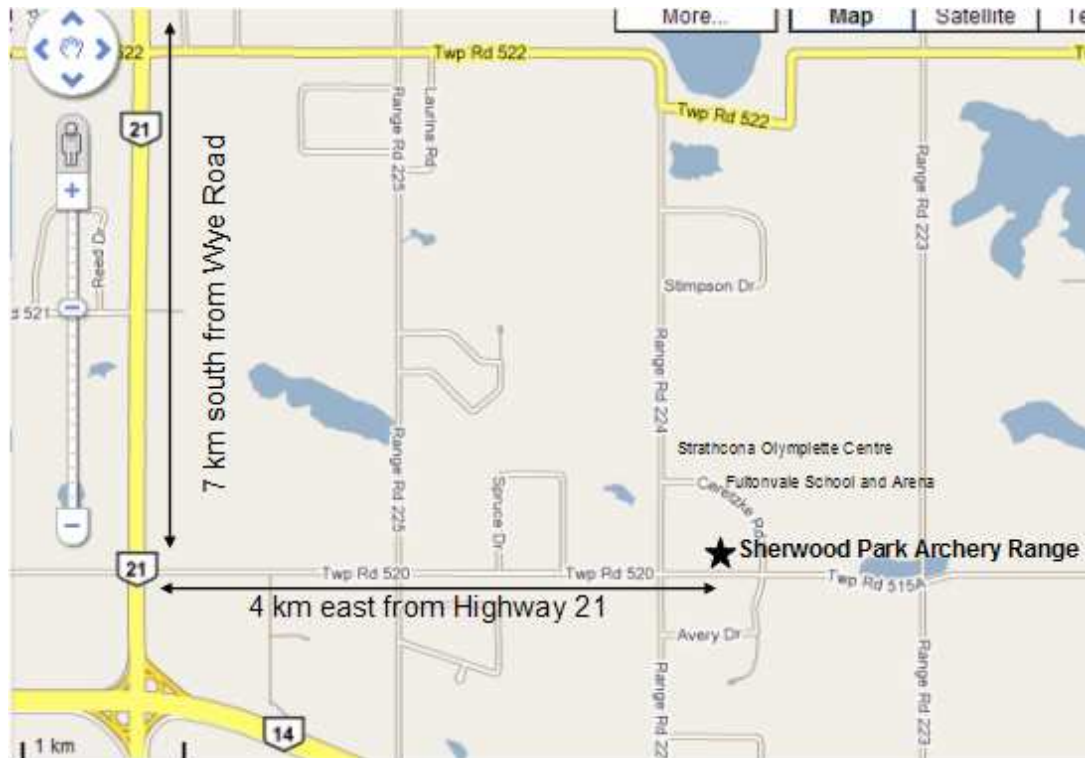

Sherwood Park Archery Club

2009/10 Junior Archery Program

The SPAC Junior Archery Program offers young archers under the age of 18 an opportunity to learn and improve their shooting skills and knowledge. The program provides instruction and coaching for all levels of young archers. The SPAC Junior Program consists of approx 20 Indoor Classes and four Outdoor classes between October and June. The program also includes archery events to provide Junior Archers with competitive target and 3D experience and three fun archery events.

Junior Program classes and events are held on Saturday Mornings between 9:00 AM and 12:00 PM. Indoor Classes are 90 minutes in length and begin at either 9:00 AM or 10:30 AM. The program moves outdoors in May with a combined class beginning at 10:00 AM.

- Cost for the program is $60 per junior plus Club Membership fee of $110
- The program begins indoors on Oct 3
- Indoor classes are held at the Sherwood Park Archery Lanes
  - 429 Sioux Road, Sherwood Park
- The outdoor part of the program is held in May at the Sherwood Park Outdoor Archery Range
  - Located on TWP Rd 520, just east of Range Road 224 in Strathcona County
  - 7km south of Sherwood Park, 4km east of Highway 21

**Registration for the 2009/10 Junior Program is on Sept 26, 2009, 10AM – Noon
@ The Sherwood Park Outdoor Archery Range – See map below**